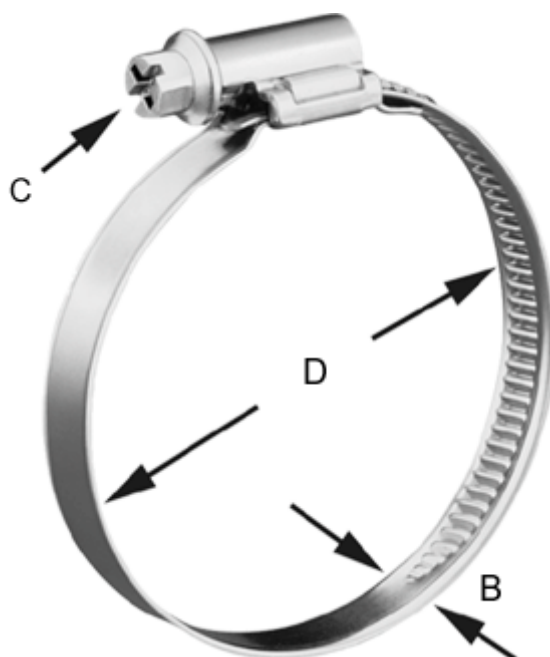

Article number: 021367704043

Description: Worm Drive Hose Clip  
TORRO 35-50/12 C7 W4

## Measures

---

C (screw type) = C7 - 7mm

Diameter D = 35-50

Width B = 12.0